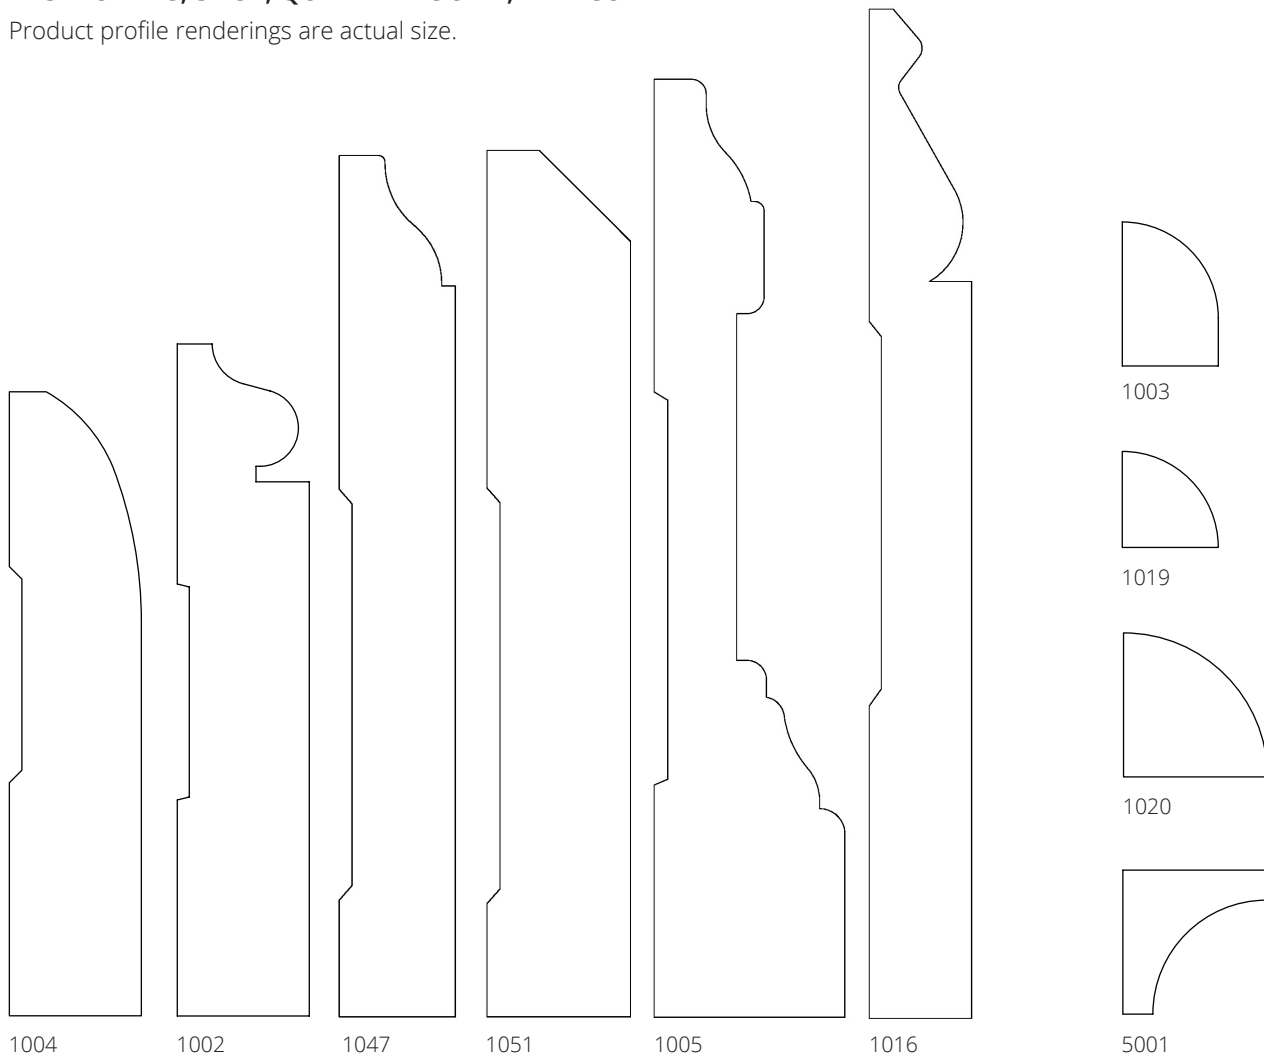

PROFILES

BASEBOARDS, SHOE, QUARTER ROUND, AND COVE

Product profile renderings are actual size.

SPECIFICATIONS

ITEM NO.	DESCRIPTION	SIZE
BASEBOARDS		
1002	3 1/2" Baseboard	1 1/16" x 3 1/2"
1004	3 1/4" Ranch Base	1 1/16" x 3 1/4"
1005	4 7/8" Baseboard	1" x 4 7/8"
1016	Variable Width Baseboard	1/2" x Variable (5 1/4" shown)
1047	Variable Width Baseboard	9/16" x Variable (4 1/2" shown)
1051	Variable Width Baseboard	1 1/16" x Variable (4 1/2" shown)
SHOE, QUARTER ROUND, AND COVE		
1003	Shoe	1/2" x 3/4"
1019	1/2" Qtr Round	1/2" x 1/2"
1020	3/4" Qtr Round	3/4" x 3/4"
5001	3/4" Cove	3/4" x 3/4"