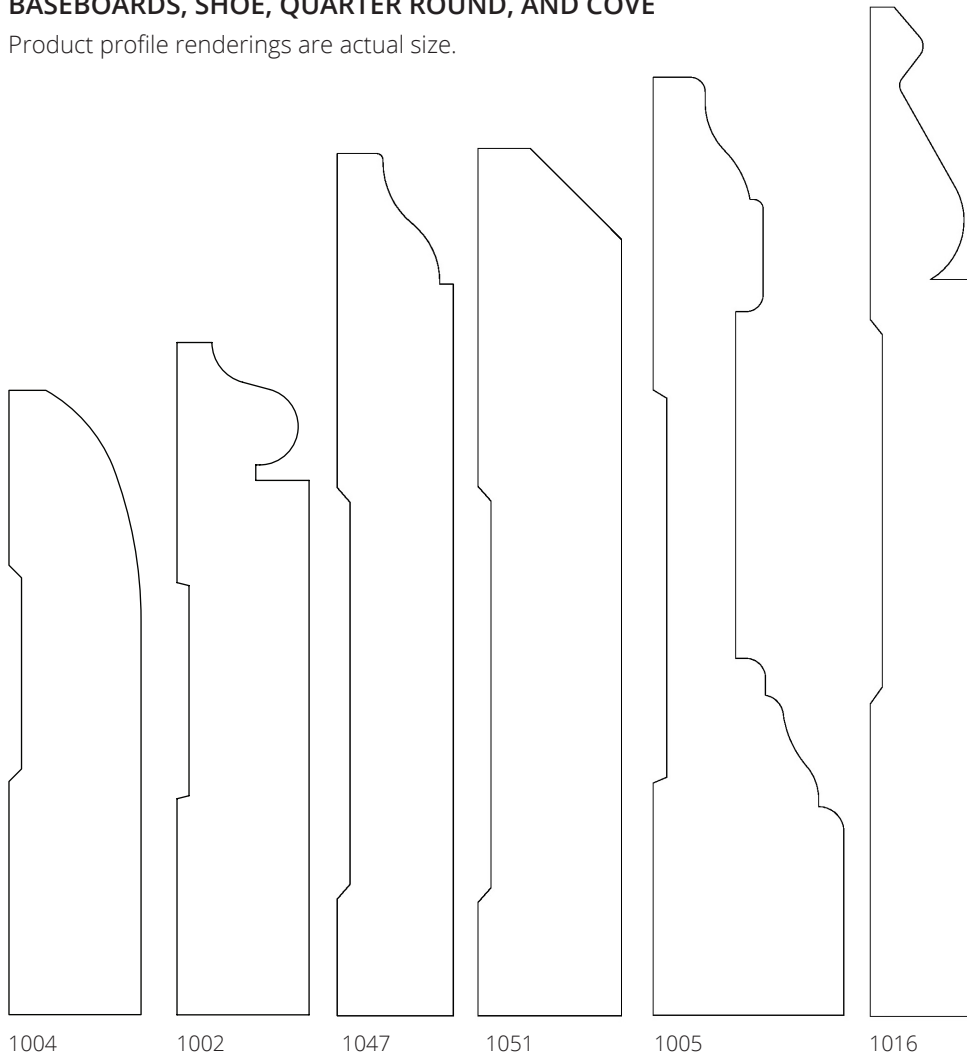

PROFILES

BASEBOARDS, SHOE, QUARTER ROUND, AND COVE

Product profile renderings are actual size.

SPECIFICATIONS

ITEM NO.	DESCRIPTION	SIZE
BASEBOARDS		
1002	Variable Width Baseboard	1 1/16" x Variable (3 1/2" shown)
1004	3 1/4" Ranch Base	1 1/16" x 3 1/4"
1005	4 7/8" Baseboard	1" x 4 7/8"
1016	Variable Width Baseboard	1/2" x Variable (5 1/4" shown)
1047	Variable Width Baseboard	9/16" x Variable (4 1/2" shown)
1051	Variable Width Baseboard	1 1/16" x Variable (4 1/2" shown)
SHOE, QUARTER ROUND, AND COVE		
1003	Shoe	1/2" x 3/4"
1019	1/2" Qtr Round	1/2" x 1/2"
1020	3/4" Qtr Round	3/4" x 3/4"
5001	3/4" Cove	3/4" x 3/4"