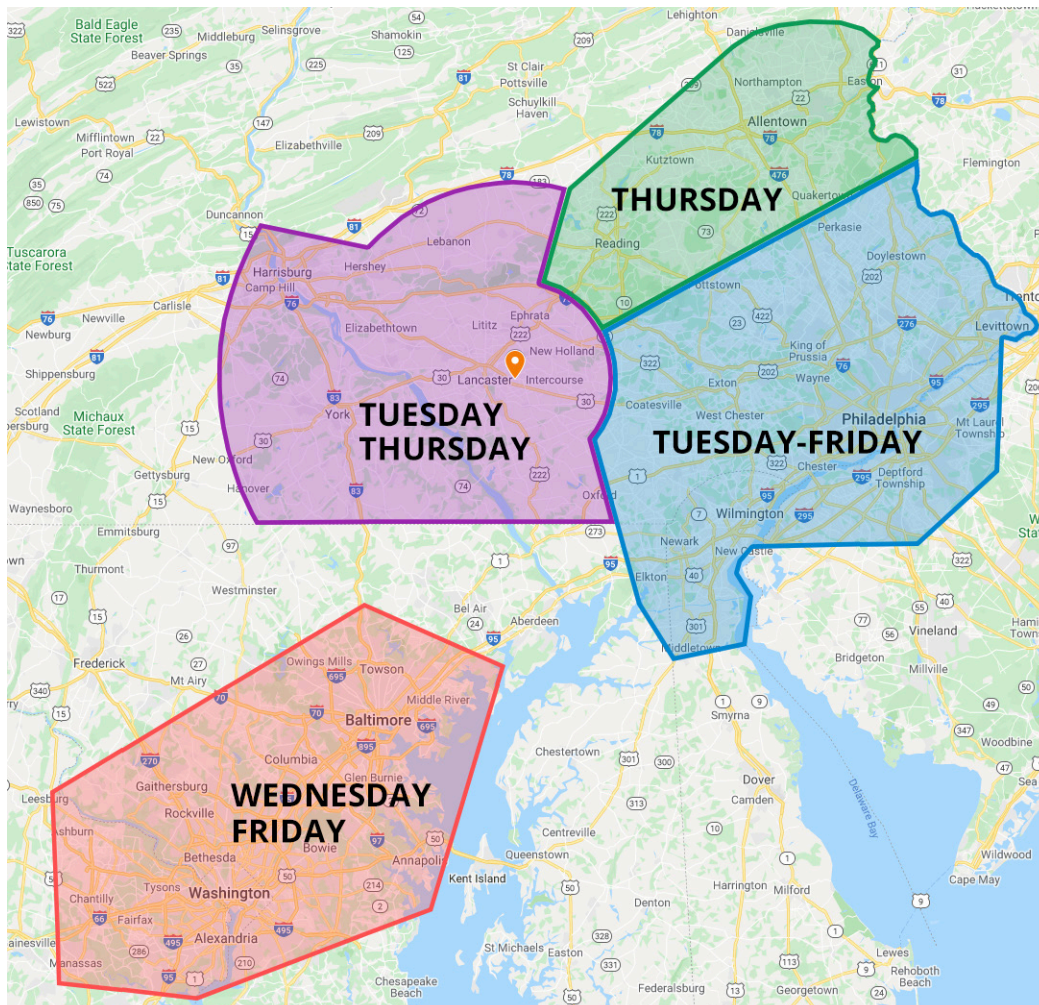

## LET US DELIVER YOUR ORDERS

- Order Complete (approximate ship date is shown on your confirmation)
- Delivery Notification (we will call the day before we plan to deliver)
- Route ETA (ask about automated email or text alerts)
- Delivered! (on your scheduled delivery day)