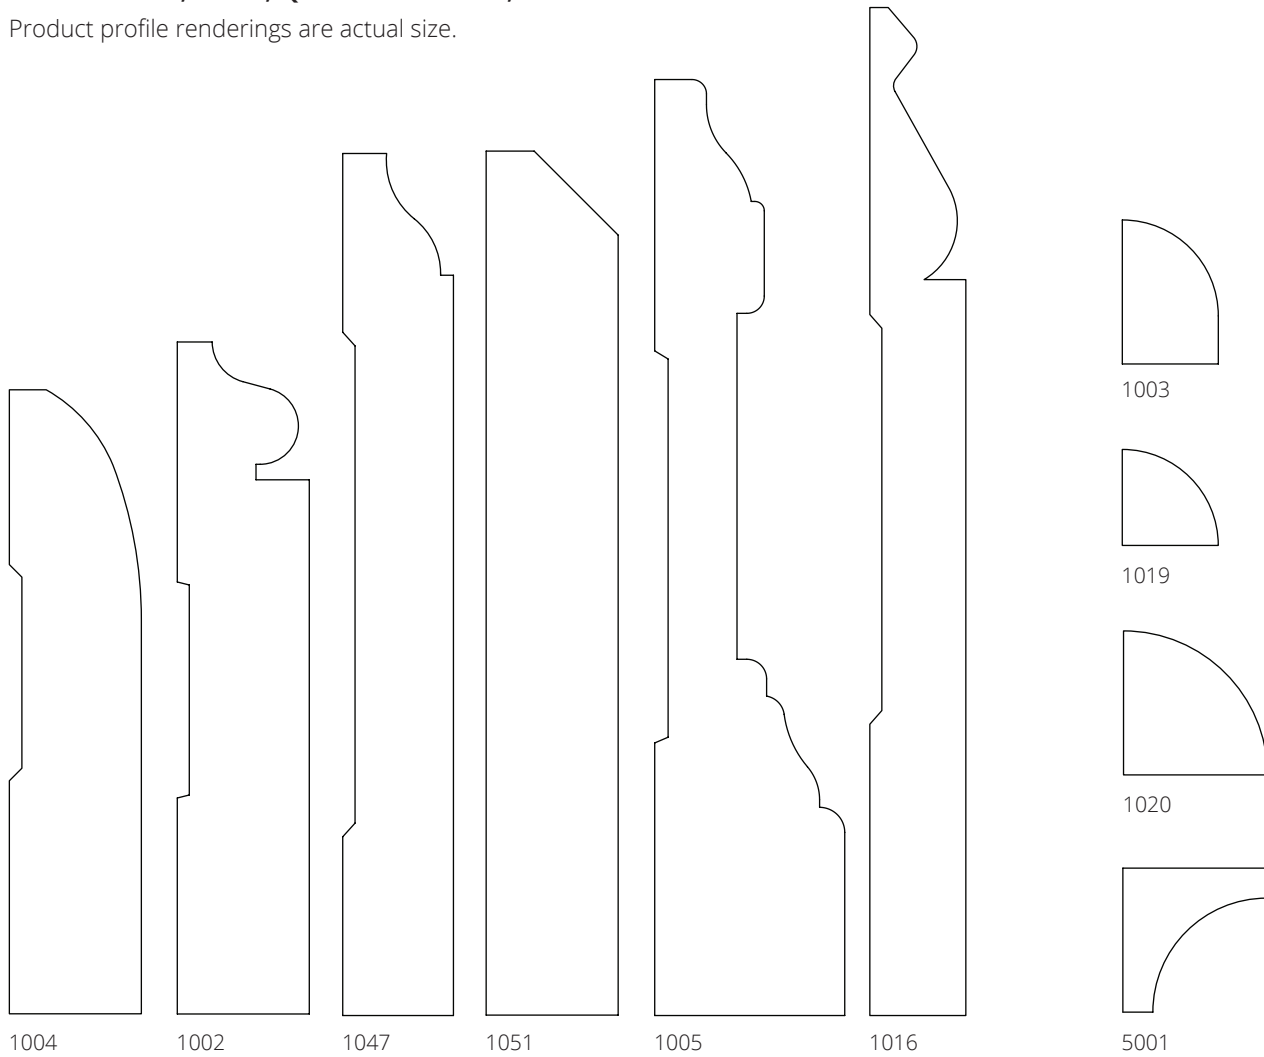

PROFILES

BASEBOARDS, SHOE, QUARTER ROUND, AND COVE

Product profile renderings are actual size.

SPECIFICATIONS

ITEM NO.	DESCRIPTION	SIZE
BASEBOARDS		
1002	3 1/2" Baseboard	1 1/16" x 3 1/2"
1004	3 1/4" Ranch Base	1 1/16" x 3 1/4"
1005	4 7/8" Baseboard	1" x 4 7/8"
1016	Variable Width Baseboard	1/2" x Variable (5 1/4" shown)
1047	Variable Width Baseboard	9/16" x Variable (4 1/2" shown)
1051	Variable Width Baseboard	1 1/16" x Variable (4 1/2" shown)
SHOE, QUARTER ROUND, AND COVE		
1003	Shoe	1/2" x 3/4"
1019	1/2" Qtr Round	1/2" x 1/2"
1020	3/4" Qtr Round	3/4" x 3/4"
5001	3/4" Cove	3/4" x 3/4"