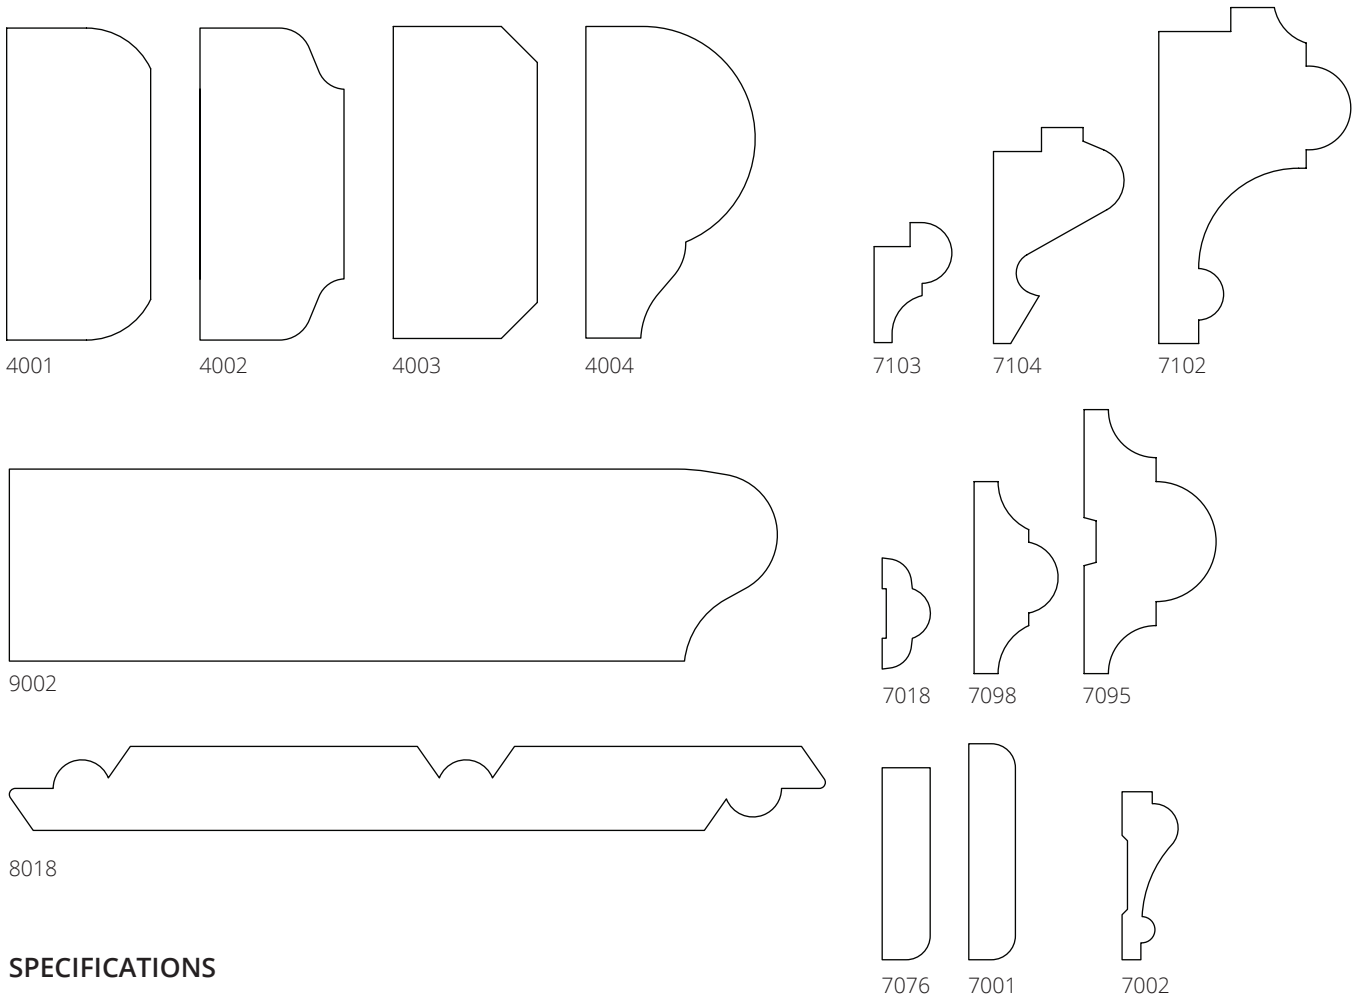

PROFILES

ACCENT, ASTRAGAL, SCRIBE, AND OTHER

Product profile renderings are actual size.

SPECIFICATIONS

ITEM NO.	DESCRIPTION	SIZE
ACCENT, ASTRAGAL, SCRIBE, AND OTHER		
4001	Countertop Edge "B"	3/4" x 1 5/8"
4002	Countertop Edge "C"	3/4" x 1 5/8"
4003	Countertop Edge "D"	3/4" x 1 5/8"
4004	Countertop Edge "P"	7/8" x 1 5/8"
7001	Scribe/Batten	1/4" x 1 1/8"
7002	Panel Moulding/KE-100	5/16" x 7/8"
7018	Astragal/Applied Moulding/ KAM-7018	1/4" x 9/16"
7076	Scribe	1/4" x 1"
7095	Astragal	11/16" x 1 3/8"
7098	Astragal	7/16" x 1"
7102	Accent Moulding	1" x 1 3/4"
7103	Accent Moulding	7/16" x 5/8"
7104	Accent Moulding	11/16" x 1 1/8"
8018	Reversible Bead Board	7/16" x 4 1/4"
9002	Window Stool	1" x Variable (4" shown)